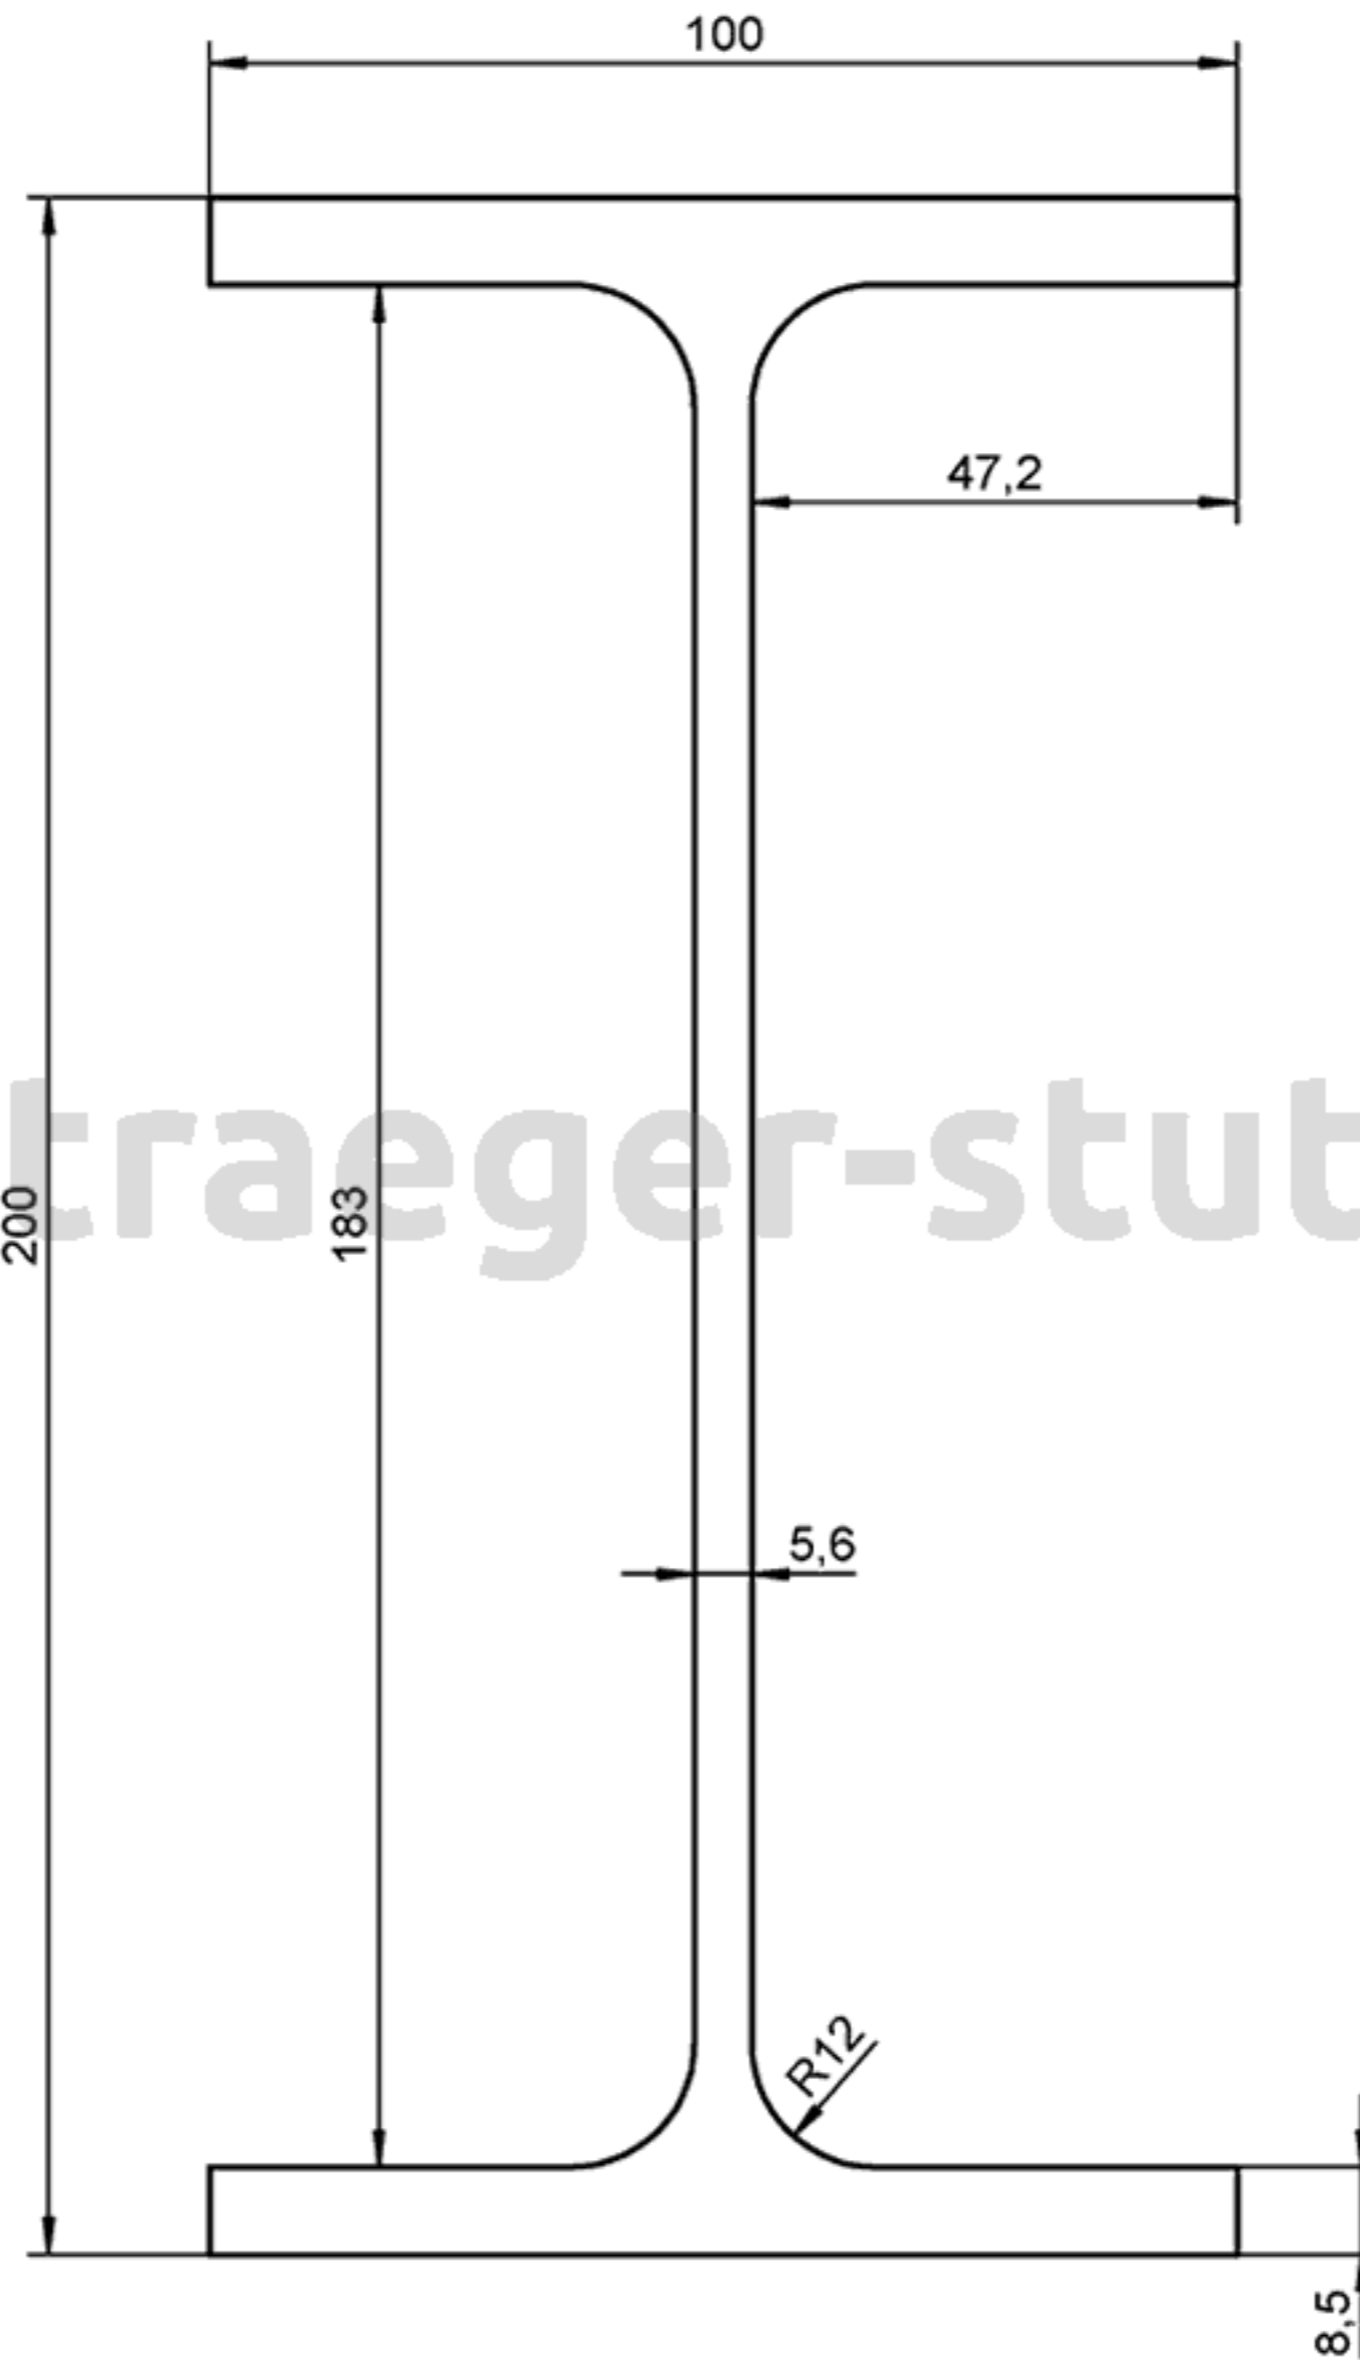

IPE 200

23,0 kg/m

stahltraeger-stuttgart.de